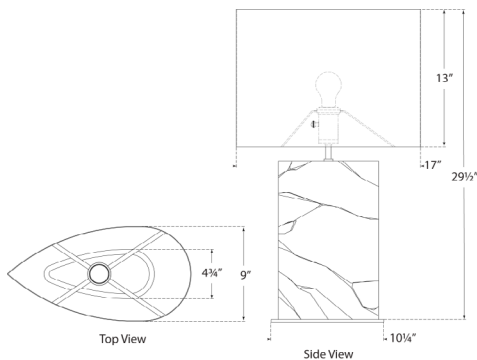

Murry Large Teardrop Table Lamp

KW3928WM-AB

Materials Shown

**White Marble With Antique-
Burnished Brass Shade**

Available in

**White Marble With Antique-
Burnished Brass Shade**
**Black Marble With Antique-
Burnished Brass Shade**

Dimensions

Height: 29.5"

Width: 17"

Base: 4.75" x 10.25" Decorative

Socket

E26 Dimmer

Wattage

15 LED A19

Weight

97lbs